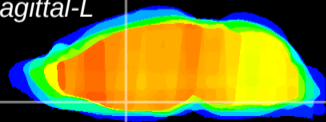

Coronal

Sagittal-R

Sagittal-L

ViBrism: CX01498
Horizontal

MPA