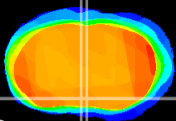

Coronal

Sagittal-R

Sagittal-L

ViBrism: CX01498
Horizontal

MPA