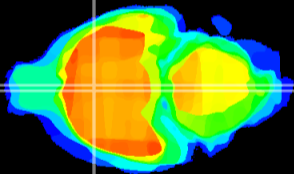

Coronal

Sagittal-R

Sagittal-L

ViBrism: CX01498
Horizontal

MPA