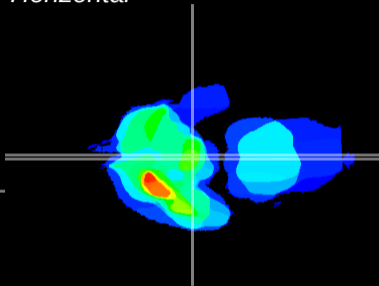

Coronal

Sagittal-R

Sagittal-L

ViBrism: CX01501
Horizontal

ME