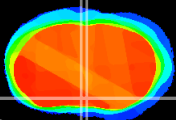

Coronal

Sagittal-R

Sagittal-L

ViBrism: CX01501  
Horizontal

MPA