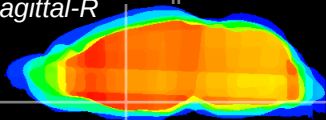

Coronal

Sagittal-R

Sagittal-L

ViBrism: CX01501  
Horizontal

MPA