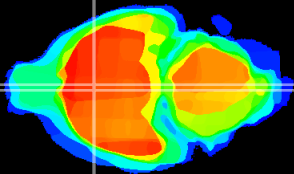

Coronal

Sagittal-R

Sagittal-L

ViBrism: CX01501  
Horizontal

MPA