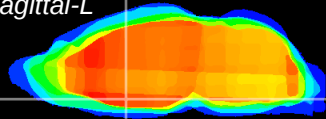

Coronal

Sagittal-R

Sagittal-L

ViBrism: CX01501  
Horizontal

MPA