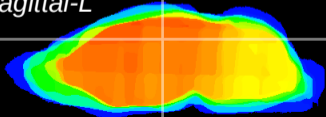

Coronal

Sagittal-R

Sagittal-L

ViBrism: CX01505
Horizontal

DG