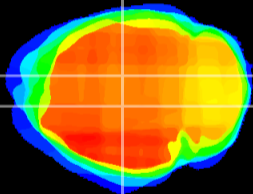

Coronal

Sagittal-R

Sagittal-L

ViBrism: CX01505
Horizontal

DG