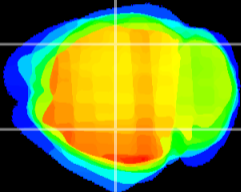

Coronal

Sagittal-R

Sagittal-L

ViBrism: CX01511
Horizontal

CA2/CA3