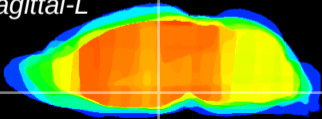

Coronal

Sagittal-R

Sagittal-L

ViBrism: CX01512
Horizontal

DM