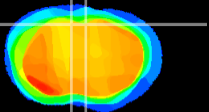

Coronal

Sagittal-R

Sagittal-L

ViBrism: CX01519
Horizontal

Cx motor