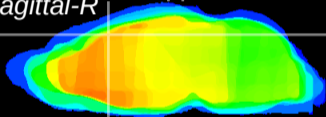

Coronal

Sagittal-R

Sagittal-L

ViBrism: CX01519
Horizontal

Cx motor