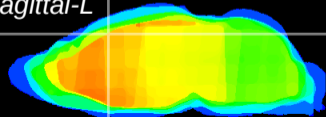

Coronal

Sagittal-R

Sagittal-L

ViBrism: CX01519
Horizontal

Cx motor