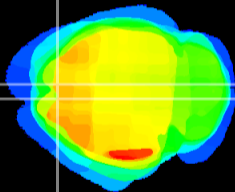

Coronal

Sagittal-R

Sagittal-L

ViBrism: CX01519
Horizontal

Cx motor