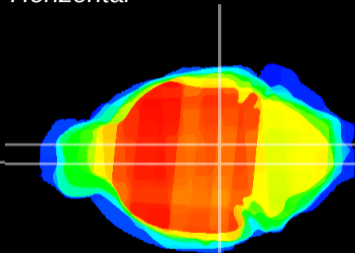

Coronal

Sagittal-R

Sagittal-L

ViBrism: CX01521
Horizontal

VTA