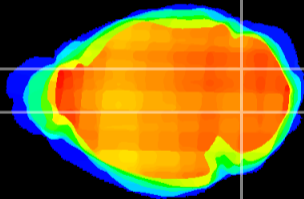

Coronal

Sagittal-R

Sagittal-L

ViBrism: CX01526
Horizontal

Cb nucleus