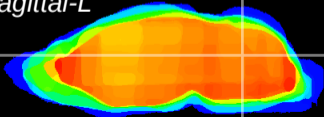

Coronal

Sagittal-R

Sagittal-L

ViBrism: CX01526
Horizontal

Cb nucleus