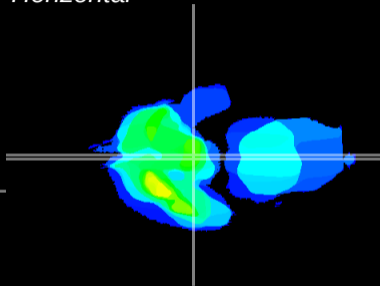

Coronal

Sagittal-R

Sagittal-L

ViBrism: CX01532
Horizontal

ME