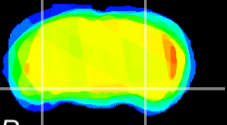

Coronal

Sagittal-R

Sagittal-L

ViBrism: CX01533
Horizontal

ventral S