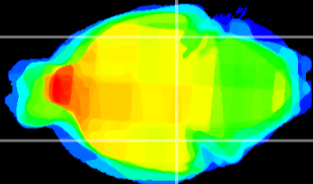

Coronal

Sagittal-R

Sagittal-L

ViBrism: CX01533
Horizontal

ventral S