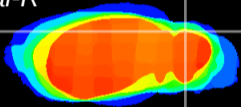

Coronal

Sagittal-R

Sagittal-L

ViBrism: CX01534
Horizontal

Cb lobe