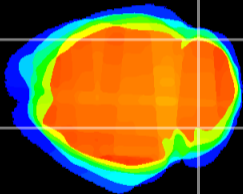

Coronal

Sagittal-R

Sagittal-L

ViBrism: CX01534
Horizontal

Cb lobe