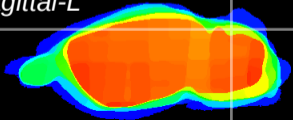

Coronal

Sagittal-R

Sagittal-L

ViBrism: CX01534
Horizontal

Cb lobe