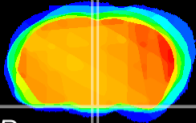

Coronal

Sagittal-R

Sagittal-L

ViBrism: CX01535
Horizontal

Arc