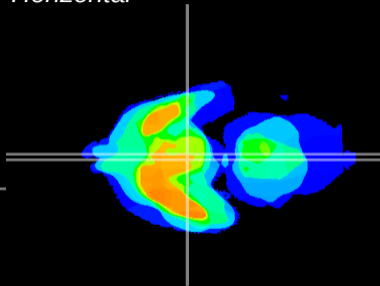

Coronal

Sagittal-R

Sagittal-L

ViBrism: CX01535
Horizontal

Arc