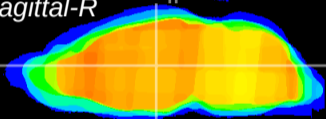

Coronal

Sagittal-R

Sagittal-L

ViBrism: CX01535
Horizontal

MD