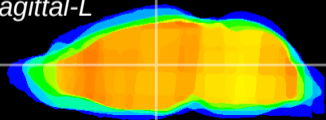

Coronal

Sagittal-R

Sagittal-L

ViBrism: CX01535
Horizontal

MD