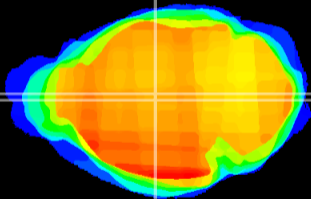

Coronal

Sagittal-R

Sagittal-L

ViBrism: CX01535
Horizontal

MD