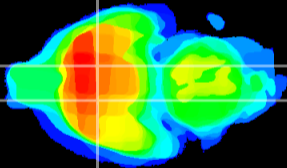

Coronal

Sagittal-R

Sagittal-L

ViBrism: CX01538
Horizontal

LH