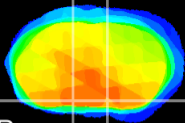

Coronal

Sagittal-R

Sagittal-L

ViBrism: CX01538
Horizontal

LH