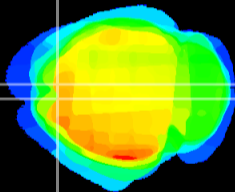

Coronal

Sagittal-R

Sagittal-L

ViBrism: CX01539
Horizontal

Cx motor