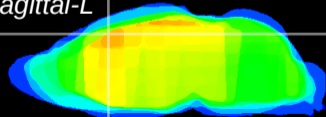

Coronal

Sagittal-R

Sagittal-L

ViBrism: CX01539
Horizontal

Cx motor