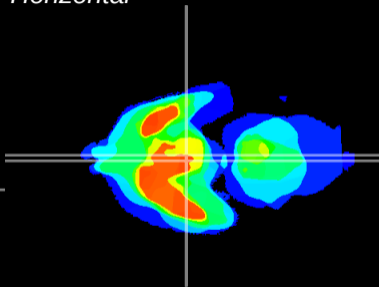

Coronal

Sagittal-R

Sagittal-L

ViBrism: CX01542
Horizontal

Arc