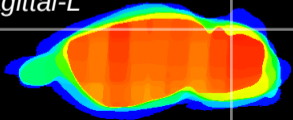

Coronal

Sagittal-R

Sagittal-L

ViBrism: CX01544
Horizontal

Cb lobe