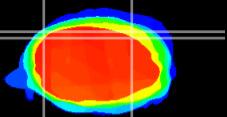

Coronal

Sagittal-R

Sagittal-L

ViBrism: CX01544
Horizontal

Cb lobe