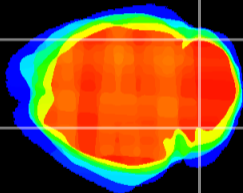

Coronal

Sagittal-R

Sagittal-L

ViBrism: CX01544
Horizontal

Cb lobe