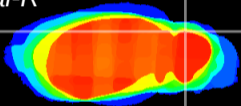

Coronal

Sagittal-R

Sagittal-L

ViBrism: CX01544
Horizontal

Cb lobe