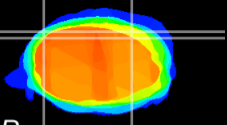

Coronal

Sagittal-R

Sagittal-L

ViBrism: CX01545
Horizontal

Cb lobe