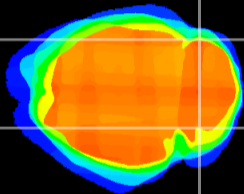

Coronal

Sagittal-R

Sagittal-L

ViBrism: CX01545
Horizontal

Cb lobe