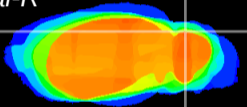

Coronal

Sagittal-R

Sagittal-L

ViBrism: CX01545
Horizontal

Cb lobe