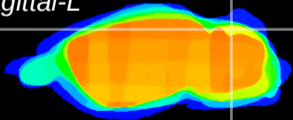

Coronal

Sagittal-R

Sagittal-L

ViBrism: CX01545
Horizontal

Cb lobe