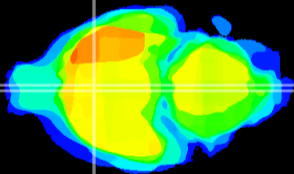

Coronal

Sagittal-R

Sagittal-L

ViBrism: CX01549
Horizontal

MPA