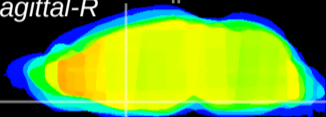

Coronal

Sagittal-R

Sagittal-L

ViBrism: CX01549
Horizontal

MPA