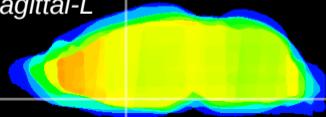

Coronal

Sagittal-R

Sagittal-L

ViBrism: CX01549
Horizontal

MPA