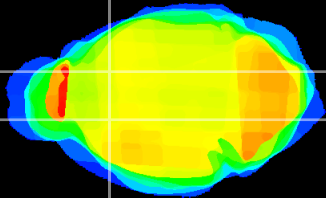

Coronal

Sagittal-R

Sagittal-L

ViBrism: CX01551
Horizontal

CPU medial