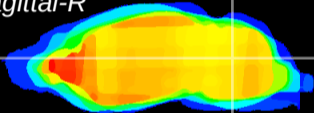

Coronal

Sagittal-R

Sagittal-L

ViBrism: CX01553  
Horizontal

Cb nucleus