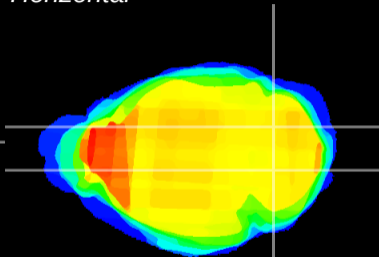

Coronal

Sagittal-R

Sagittal-L

ViBrism: CX01553  
Horizontal

Cb nucleus