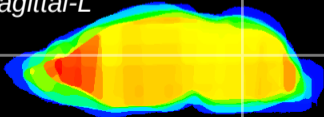

Coronal

Sagittal-R

Sagittal-L

ViBrism: CX01553  
Horizontal

Cb nucleus