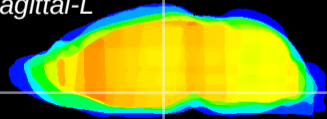

Coronal

Sagittal-R

Sagittal-L

ViBrism: CX01554
Horizontal

DM