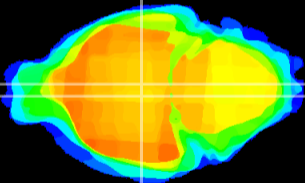

Coronal

Sagittal-R

Sagittal-L

ViBrism: CX01554
Horizontal

DM