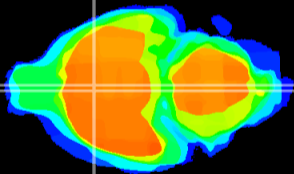

Coronal

Sagittal-R

Sagittal-L

ViBrism: CX01555
Horizontal

MPA