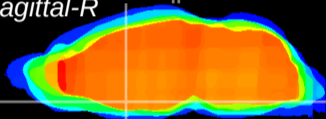

Coronal

Sagittal-R

Sagittal-L

ViBrism: CX01555
Horizontal

MPA