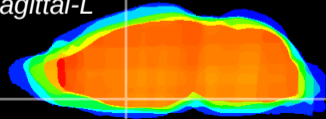

Coronal

Sagittal-R

Sagittal-L

ViBrism: CX01555
Horizontal

MPA