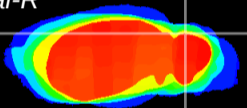

Coronal

Sagittal-R

Sagittal-L

ViBrism: CX01557
Horizontal

Cb lobe