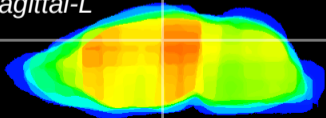

Coronal

Sagittal-R

Sagittal-L

ViBrism: CX01558
Horizontal

DG