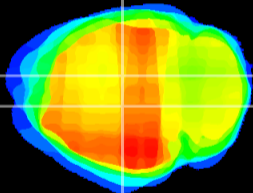

Coronal

Sagittal-R

Sagittal-L

ViBrism: CX01558
Horizontal

DG