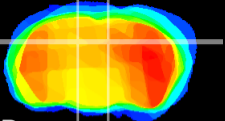

Coronal

Sagittal-R

Sagittal-L

ViBrism: CX01558
Horizontal

DG