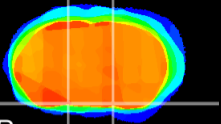

Coronal

Sagittal-R

Sagittal-L

ViBrism: CX01562  
Horizontal

S0