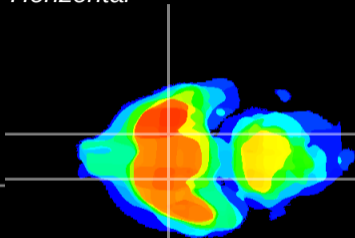

Coronal

Sagittal-R

Sagittal-L

ViBrism: CX01562  
Horizontal

S0