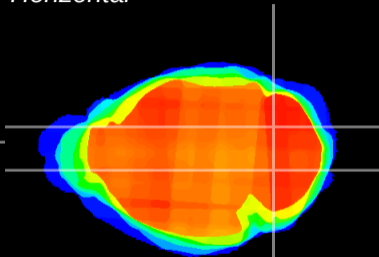

Coronal

Sagittal-R

Sagittal-L

ViBrism: CX01565
Horizontal

Cb nucleus