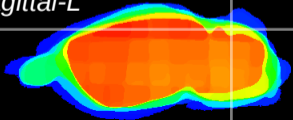

Coronal

Sagittal-R

Sagittal-L

ViBrism: CX01571
Horizontal

Cb lobe