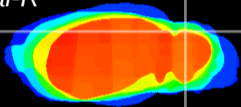

Coronal

Sagittal-R

Sagittal-L

ViBrism: CX01571
Horizontal

Cb lobe