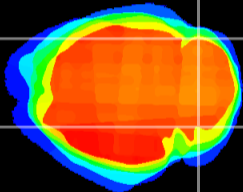

Coronal

Sagittal-R

Sagittal-L

ViBrism: CX01571
Horizontal

Cb lobe