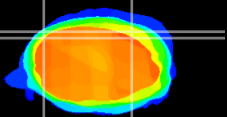

Coronal

Sagittal-R

Sagittal-L

ViBrism: CX01571
Horizontal

Cb lobe