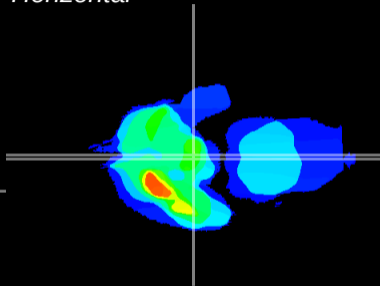

Coronal

Sagittal-R

Sagittal-L

ViBrism: CX01571
Horizontal

ME