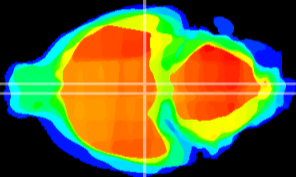

Coronal

Sagittal-R

Sagittal-L

ViBrism: CX01572
Horizontal

M