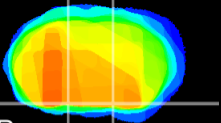

Coronal

Sagittal-R

Sagittal-L

ViBrism: CX01576
Horizontal

S0