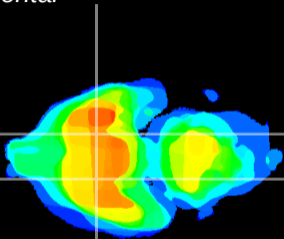

Coronal

Sagittal-R

Sagittal-L

ViBrism: CX01576
Horizontal

S0