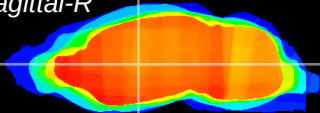

Coronal

Sagittal-R

Sagittal-L

ViBrism: CX01577
Horizontal

VA/VL