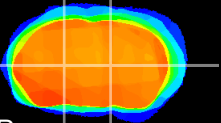

Coronal

Sagittal-R

Sagittal-L

ViBrism: CX01577
Horizontal

VA/VL