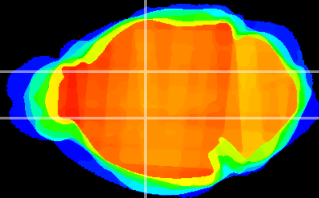

Coronal

Sagittal-R

Sagittal-L

ViBrism: CX01577
Horizontal

VA/VL