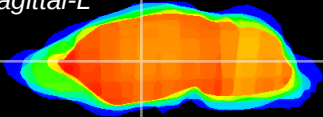

Coronal

Sagittal-R

Sagittal-L

ViBrism: CX01577
Horizontal

VA/VL