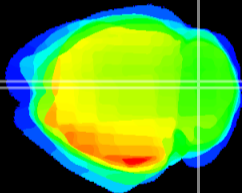

Coronal

Sagittal-R

Sagittal-L

ViBrism: CX01583
Horizontal

Cb vermis