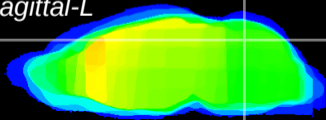

Coronal

Sagittal-R

Sagittal-L

ViBrism: CX01583
Horizontal

Cb vermis