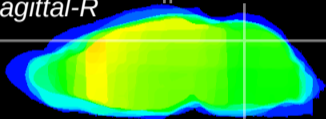

Coronal

Sagittal-R

Sagittal-L

ViBrism: CX01583
Horizontal

Cb vermis