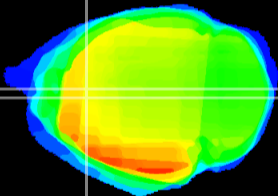

Coronal

Sagittal-R

Sagittal-L

ViBrism: CX01583
Horizontal

Cx cingulate