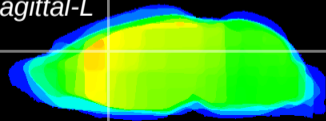

Coronal

Sagittal-R

Sagittal-L

ViBrism: CX01583
Horizontal

Cx cingulate