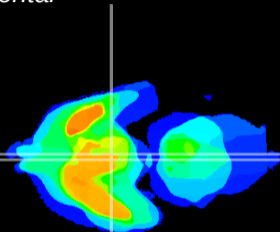

Coronal

Sagittal-R

Sagittal-L

ViBrism: CX01584
Horizontal

Arc