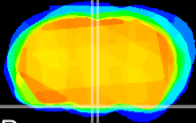

Coronal

Sagittal-R

Sagittal-L

ViBrism: CX01584
Horizontal

Arc