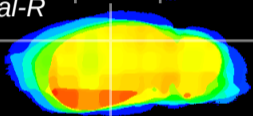

Coronal

Sagittal-R

Sagittal-L

ViBrism: CX01587
Horizontal

CA2/CA3