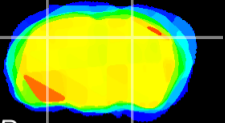

Coronal

Sagittal-R

Sagittal-L

ViBrism: CX01587
Horizontal

CA2/CA3