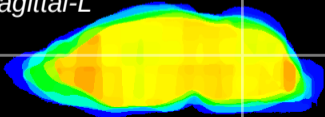

*Coronal*

*Sagittal-R*

*Sagittal-L*

ViBrism: CX01587  
*Horizontal*

Cb nucleus