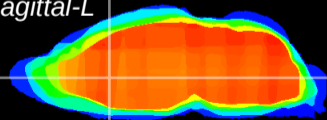

Coronal

Sagittal-R

Sagittal-L

ViBrism: CX01588
Horizontal

LS