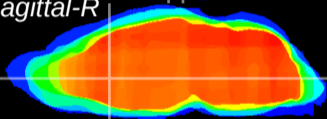

Coronal

Sagittal-R

Sagittal-L

ViBrism: CX01588
Horizontal

LS