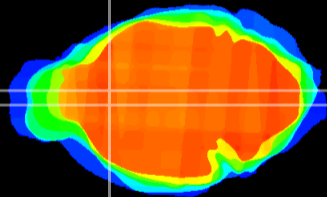

Coronal

Sagittal-R

Sagittal-L

ViBrism: CX01588
Horizontal

LS