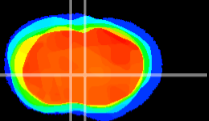

Coronal

Sagittal-R

Sagittal-L

ViBrism: CX01588
Horizontal

LS