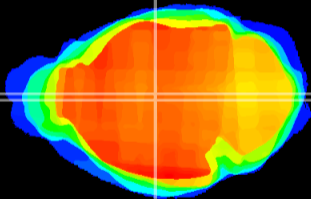

Coronal

Sagittal-R

Sagittal-L

ViBrism: CX01589
Horizontal

MD