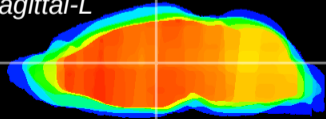

Coronal

Sagittal-R

Sagittal-L

ViBrism: CX01589
Horizontal

MD