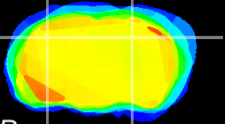

Coronal

Sagittal-R

Sagittal-L

ViBrism: CX01591
Horizontal

CA2/CA3