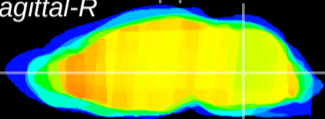

Coronal

Sagittal-R

Sagittal-L

ViBrism: CX01591
Horizontal

MVe