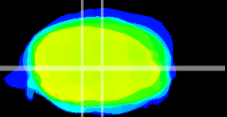

Coronal

Sagittal-R

Sagittal-L

ViBrism: CX01591
Horizontal

MVe