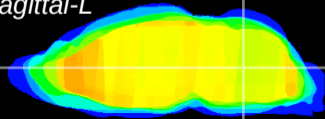

Coronal

Sagittal-R

Sagittal-L

ViBrism: CX01591
Horizontal

MVe