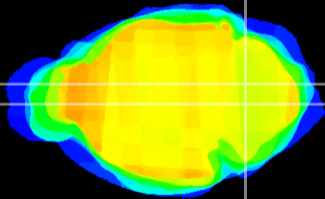

Coronal

Sagittal-R

Sagittal-L

ViBrism: CX01591
Horizontal

MVe