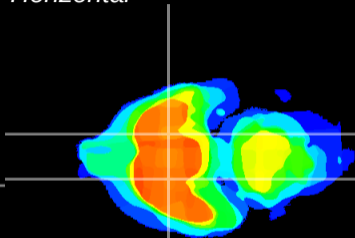

Coronal

Sagittal-R

Sagittal-L

ViBrism: CX01592  
Horizontal

S0