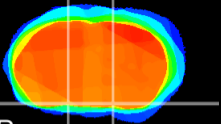

Coronal

Sagittal-R

Sagittal-L

ViBrism: CX01592  
Horizontal

S0