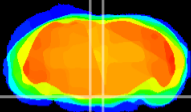

Coronal

Sagittal-R

Sagittal-L

ViBrism: CX01595
Horizontal

Pn