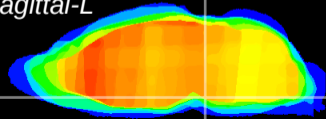

Coronal

Sagittal-R

Sagittal-L

ViBrism: CX01595
Horizontal

Pn