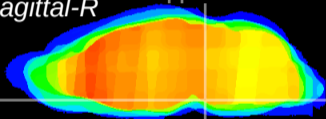

Coronal

Sagittal-R

Sagittal-L

ViBrism: CX01595
Horizontal

Pn