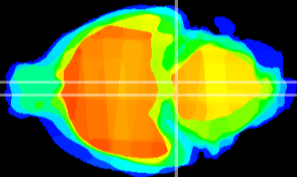

Coronal

Sagittal-R

Sagittal-L

ViBrism: CX01595
Horizontal

Pn