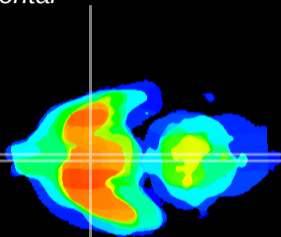

Coronal

Sagittal-R

Sagittal-L

ViBriSM: CX01605
Horizontal

SCN