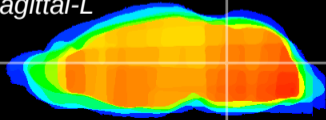

Coronal

Sagittal-R

Sagittal-L

ViBrism: CX01605
Horizontal

Tg