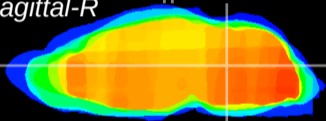

Coronal

Sagittal-R

Sagittal-L

ViBrism: CX01605
Horizontal

Tg