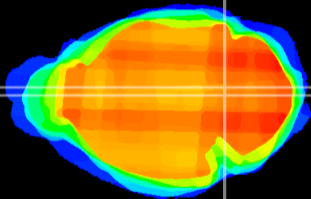

Coronal

Sagittal-R

Sagittal-L

ViBrism: CX01605
Horizontal

Tg