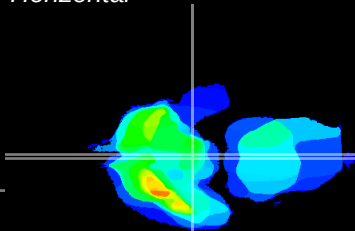

Coronal

Sagittal-R

Sagittal-L

ViBrism: CX01610
Horizontal

ME