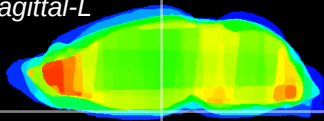

Coronal

Sagittal-R

Sagittal-L

ViBrism: CX01610
Horizontal

ME