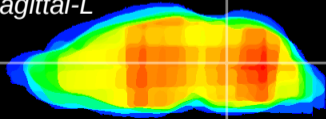

Coronal

Sagittal-R

Sagittal-L

ViBrism: CX01614
Horizontal

Tg