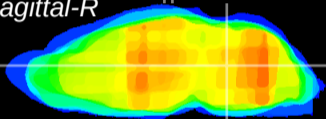

Coronal

Sagittal-R

Sagittal-L

ViBrism: CX01614
Horizontal

Tg