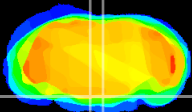

Coronal

Sagittal-R

Sagittal-L

ViBrism: CX01622
Horizontal

Pn