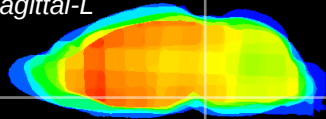

Coronal

Sagittal-R

Sagittal-L

ViBrism: CX01622
Horizontal

Pn