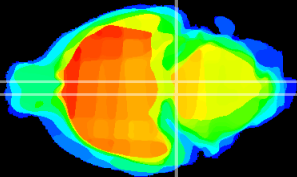

Coronal

Sagittal-R

Sagittal-L

ViBrism: CX01622
Horizontal

Pn