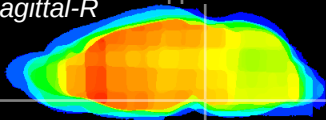

Coronal

Sagittal-R

Sagittal-L

ViBrism: CX01622
Horizontal

Pn