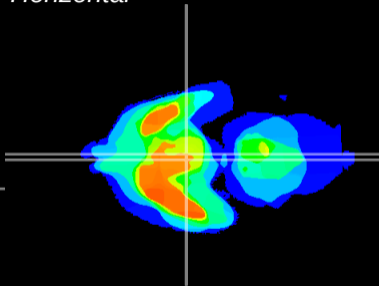

Coronal

Sagittal-R

Sagittal-L

ViBrism: CX01625
Horizontal

Arc